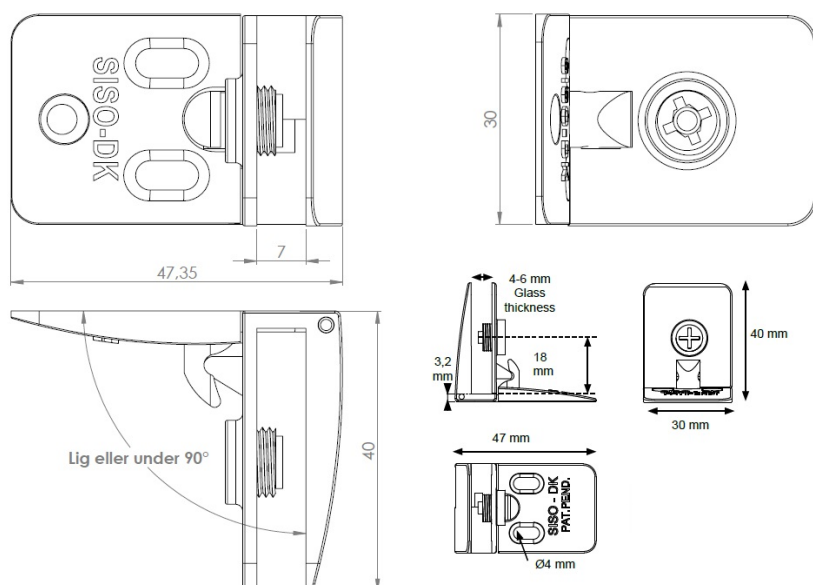

## Description:

Glass Door Hinge "Square" Centre, Left Hand, Bronze, F/Inset Doors, F/Glass Thickness 4-6mm, 1 Zamak Screw W/PVC Tip, & 1 Zamak Screw W/Hard  $\varnothing 5 \times 3,5$ mm Extension. Catch Made of ABS, Plastic

## Item number:

15.06.259-0

Units	Box	Carton	HS Code	Barcode
Pcs.	12	240	8302100090	 5704866055055